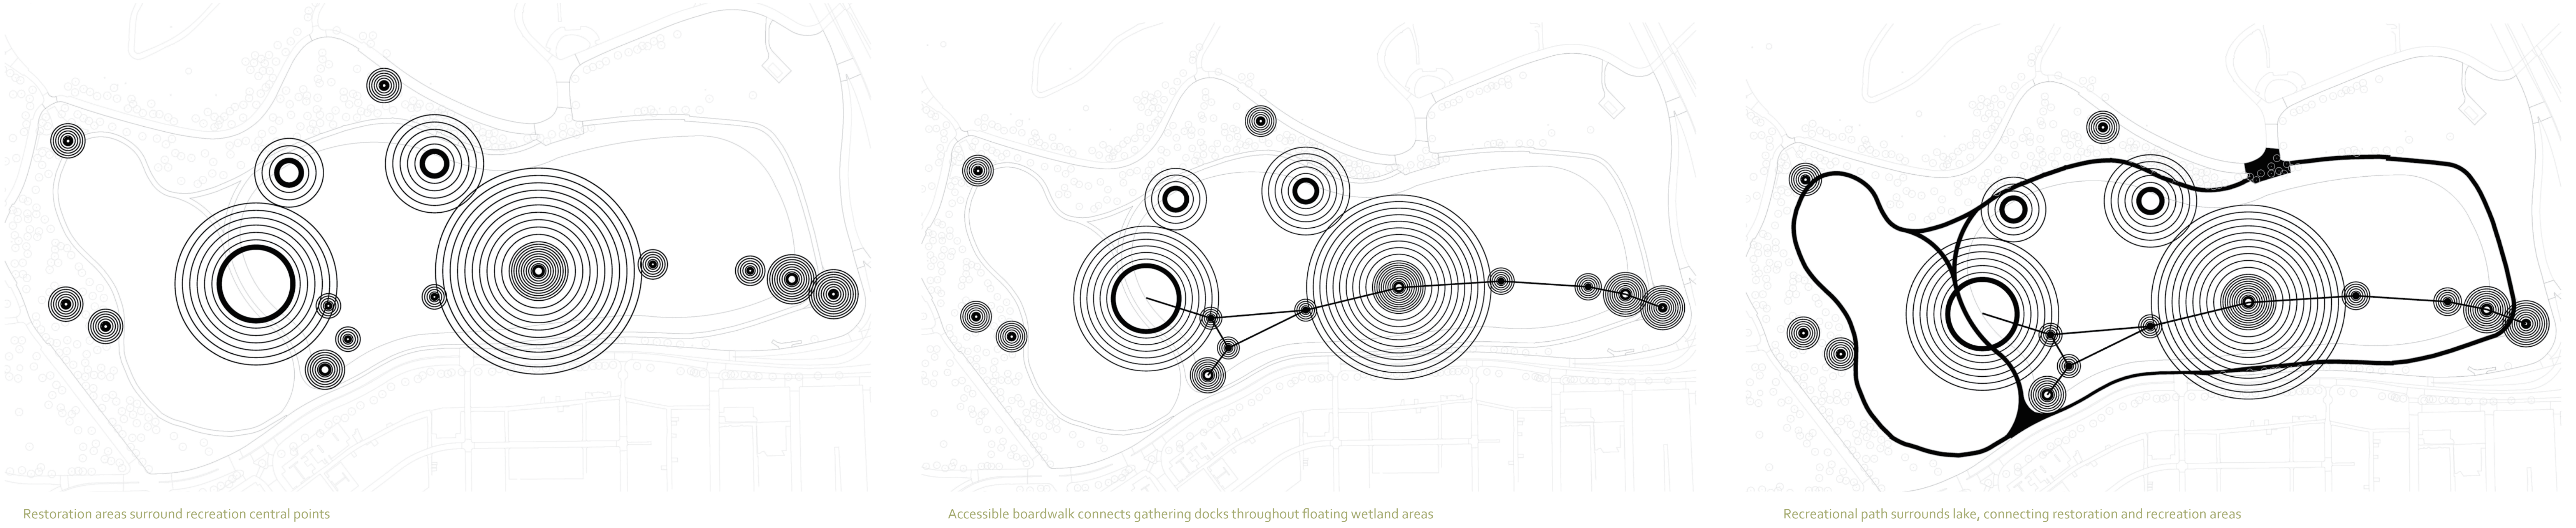

Druid Lake Restoration

Baltimore, MD

LARCH 4.14 Spring 2019 | Amy Flournoy

Designing for restoration and recreation

Masterplan Concept

Master Plan

Proposed Restoration Area Square Footage

Druid Lake Restoration

Baltimore, MD

LARCH 434 Spring 2019 | Amy Flourney

Designing for restoration and recreation

Floating Wetlands

Short Emergent

Arrowhead
Sagittaria spp.
Pennywort
Hydrocotyle spp.
Smartweed
Polygonum spp.
Water Primrose
Ludwigia spp.

Trees

- Allegheny Serviceberry
- Amelanchier laevis
- Flowering Dogwood
- Cornus florida
- Eastern Redbud
- Cercis canadensis
- Fringetree
- Chionanthus virginicus

Meadow and Recreation Path

0 5 10 25'

Recreational Path and Overlook Dock