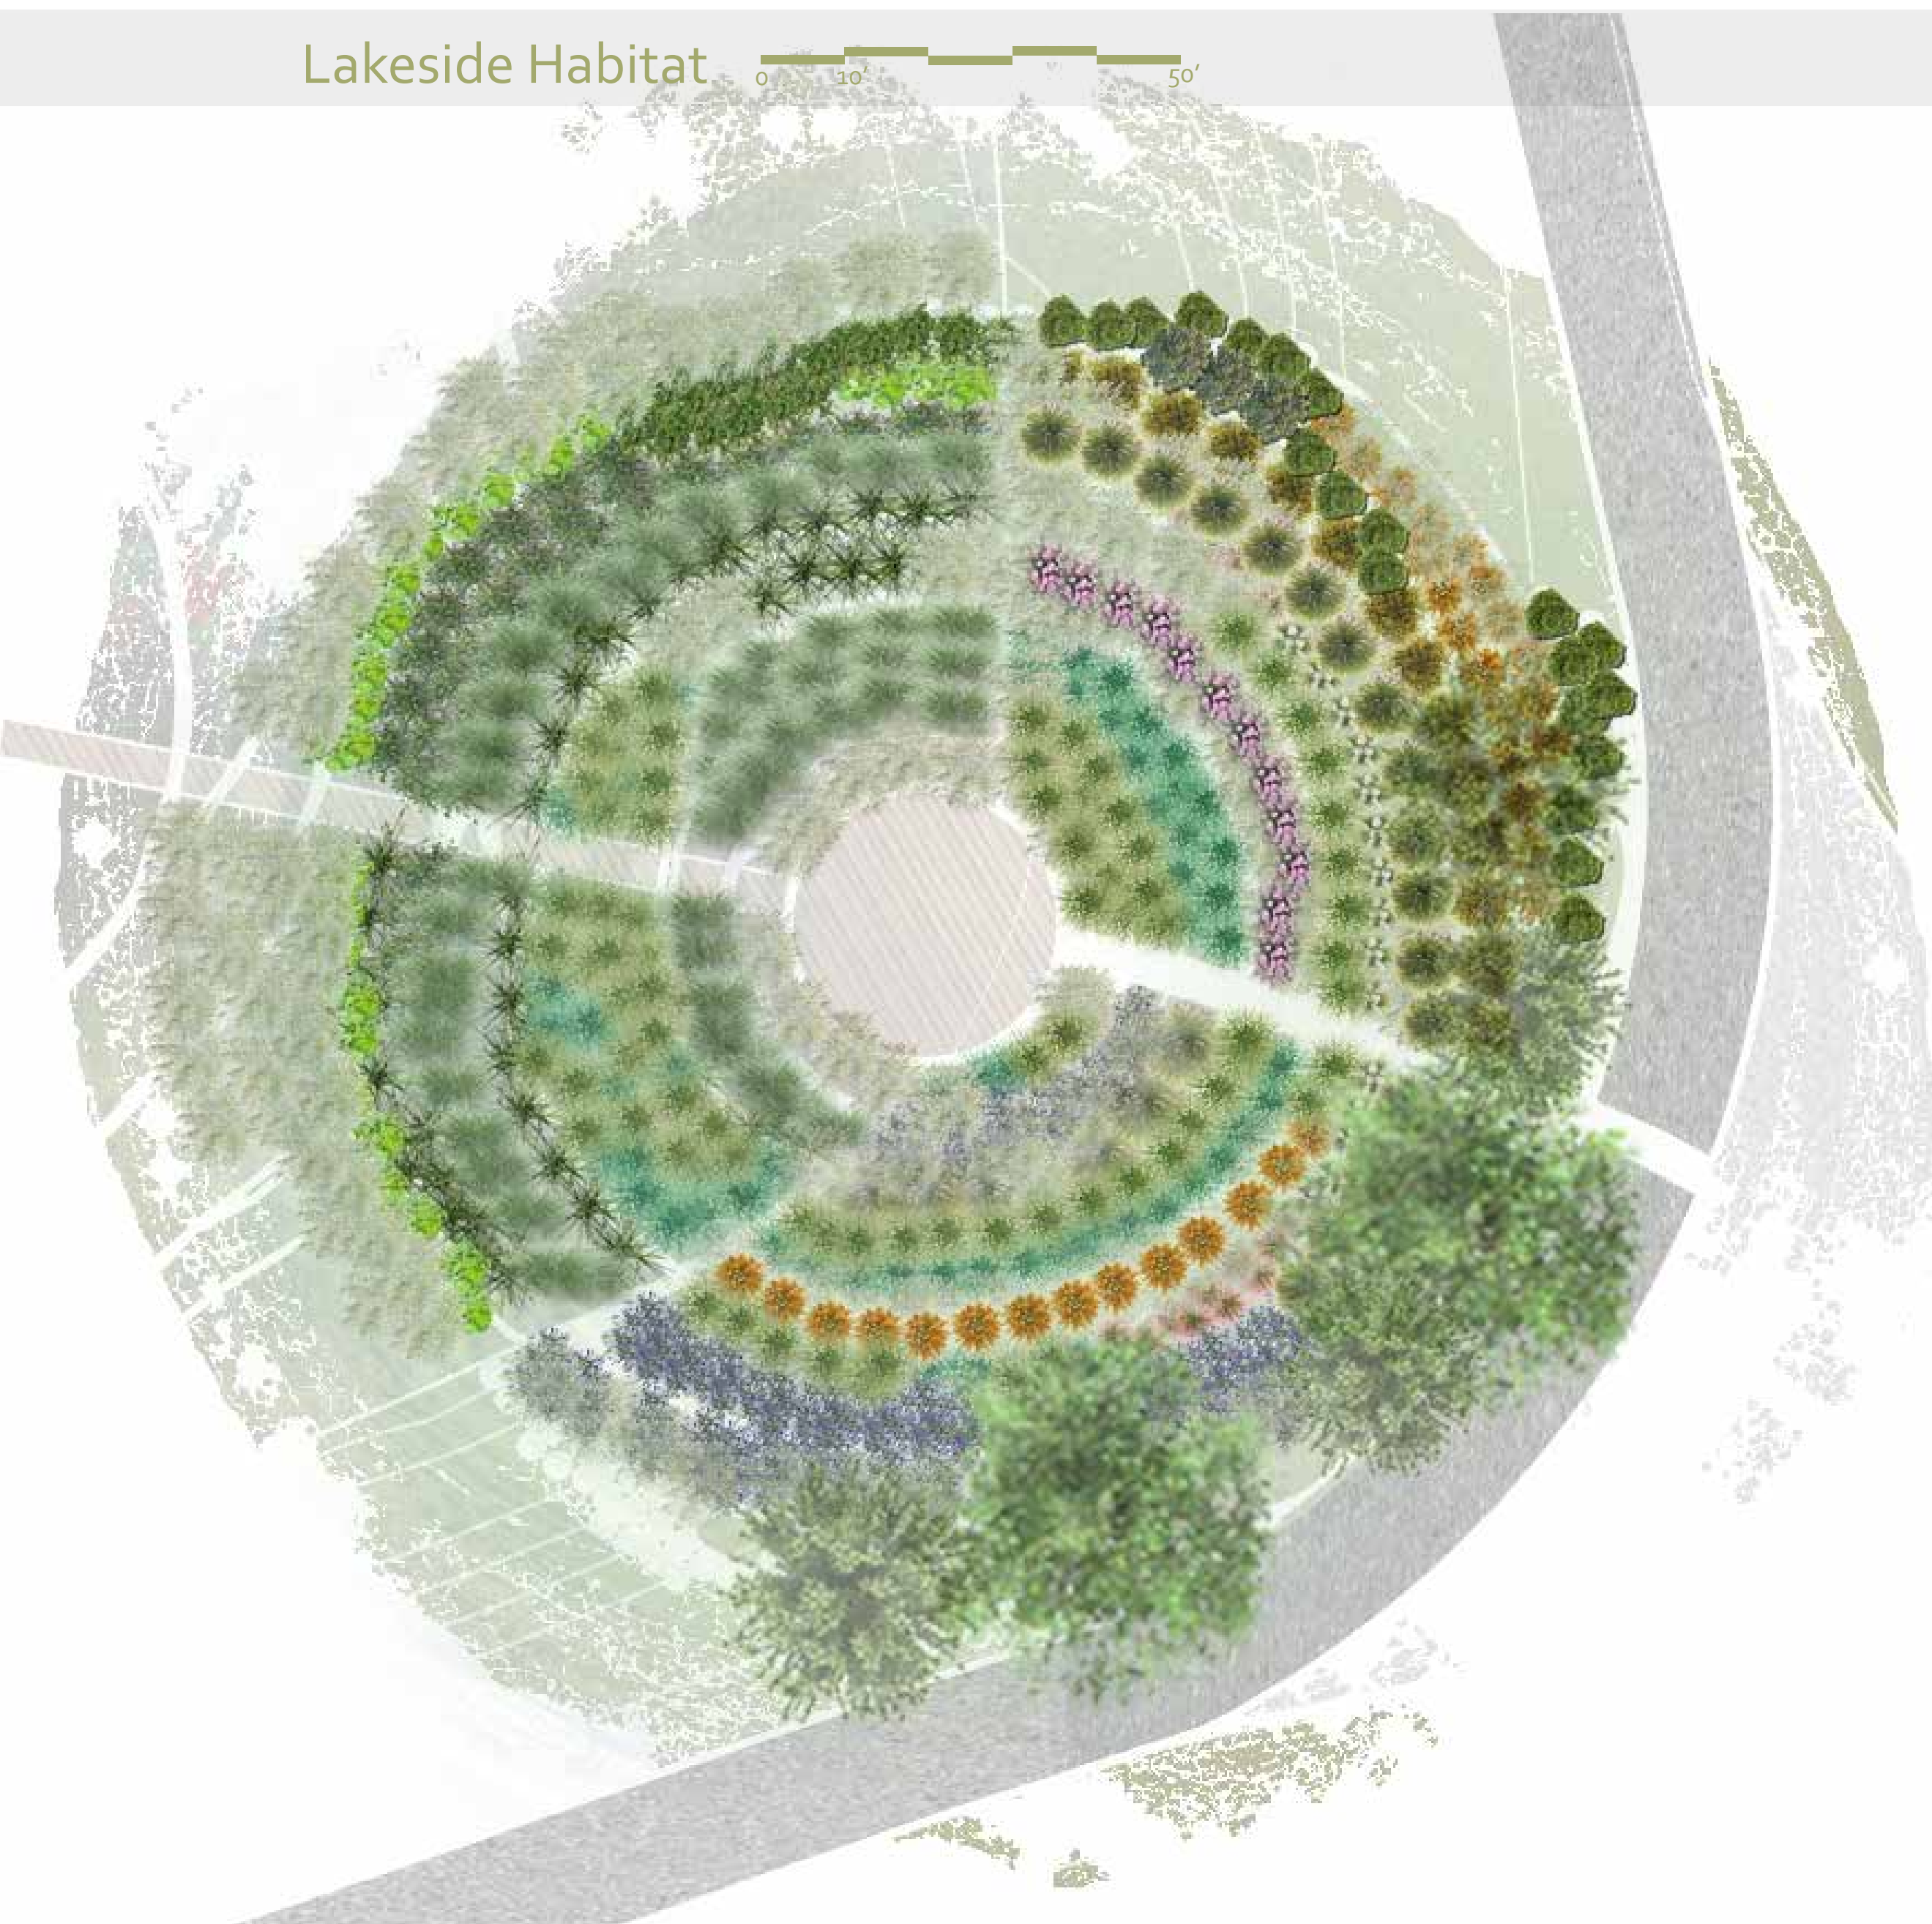

Druid Lake Restoration

Baltimore, MD

LARCH 434 Spring 2019 | Amy Flourney

Designing for restoration and recreation

Short Emergent

Medium Emergent

Bulrush
Scirpus spp.
Bur reed
Sparganium spp.
Sedges
Cyperaceae family
Spike Rush
Eleocharis spp.
Water Plantain
Alisma triviale

Tall Emergent

Cattail
Typha spp.
Pickerelweed
Pontederia cordata
Common Rush
Juncus effusus

Section and Plan Detail

Boating Through Wetlands

Submergent

Emergent

Arrowhead
Sagittaria spp.
Bulrush
Scirpus spp.
Bur reed
Sparganium spp.
Cattail
Typha spp.
Pennywort
Hydrocotyle spp.
Pickerelweed
Pontederia cordata
Common Rush
Juncus effusus
Sedges
Cyperaceae family
Smartweed
Polygonum spp.
Spike rush
Eleocharis spp.
Water Plantain
Alisma triviale
Water Primrose
Ludwigia spp.

Floating

Perennials

Allegheny Monkey Flower
Mimulus ringens
Beebalm
Monarda didyma
Blue Flag Iris
Iris versicolor
Boneset
Eupatorium perfoliatum
Cardinal Flower
Lobelia Cardinalis
Cutleaf Coneflower
Rudbeckia laciniata
New England Aster
Aster novae-angliae
New York Ironwood
Vernon noveboracensis
Swamp Milkweed
Asclepias incarnata
Swamp Sunflower
Helianthus augustifolius
Turtlehead
Chelonea spp.
Virginia Bluebells
Mertensia virginica
Wild Geranium
Geranium maculatum

Shrubs

Arrowwood
Viburnum dentatum
Buttonbush
Cephalanthus occidentalis
Joe Pye Weed
Eupatorium fistulosum
Redosier Dogwood
Cornus sericea
Sweet Pepperbush
Clethra alnifolia
Winterberry
Ilex verticillata
Witherod Viburnum
Viburnum cassinoides
Sweetgale
Myrica gale

Grasses and Ferns

Fox Sedge
Carex vulpinoidea
Switchgrass
Panicum virgatum
Gray Sedge
Carex grayi
Ostrich Fern
Matteucia struthiopteris

Trees

Red Maple
Acer rubrum
Sugar Maple
Acer saccharum
Swamp White Oak
Quercus bicolor