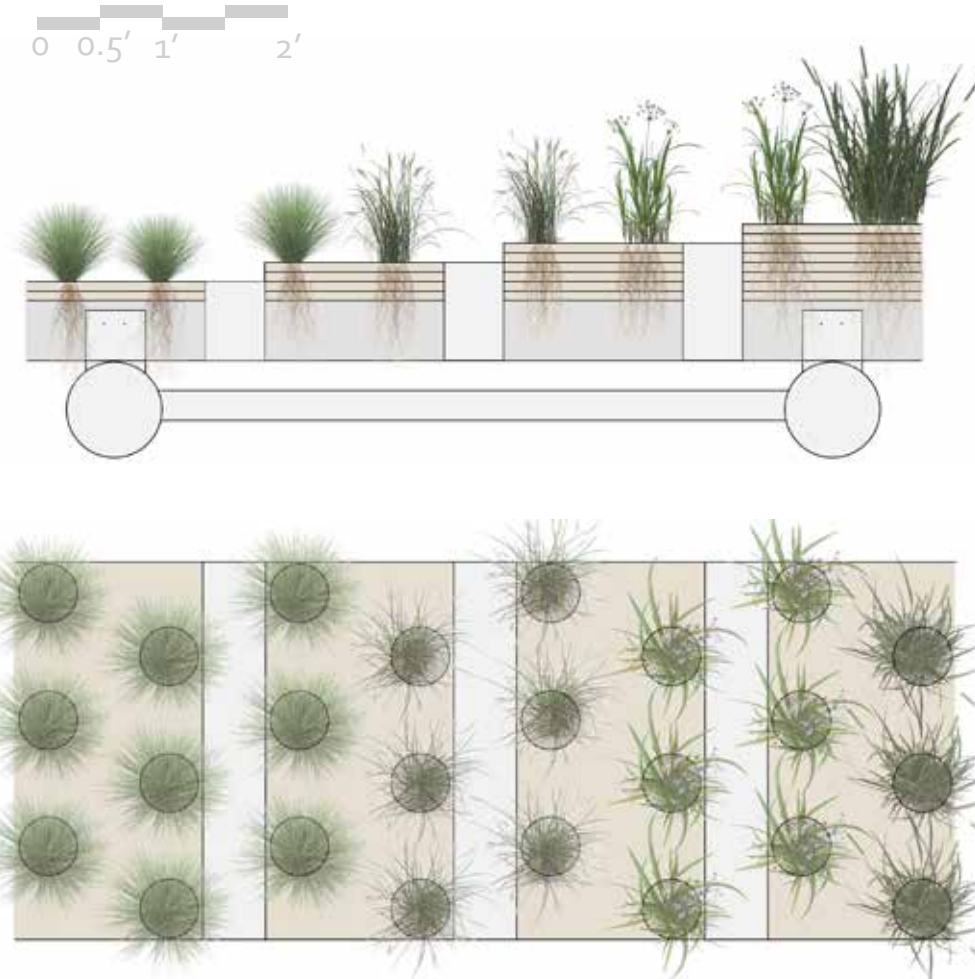

Section and Plan Detail