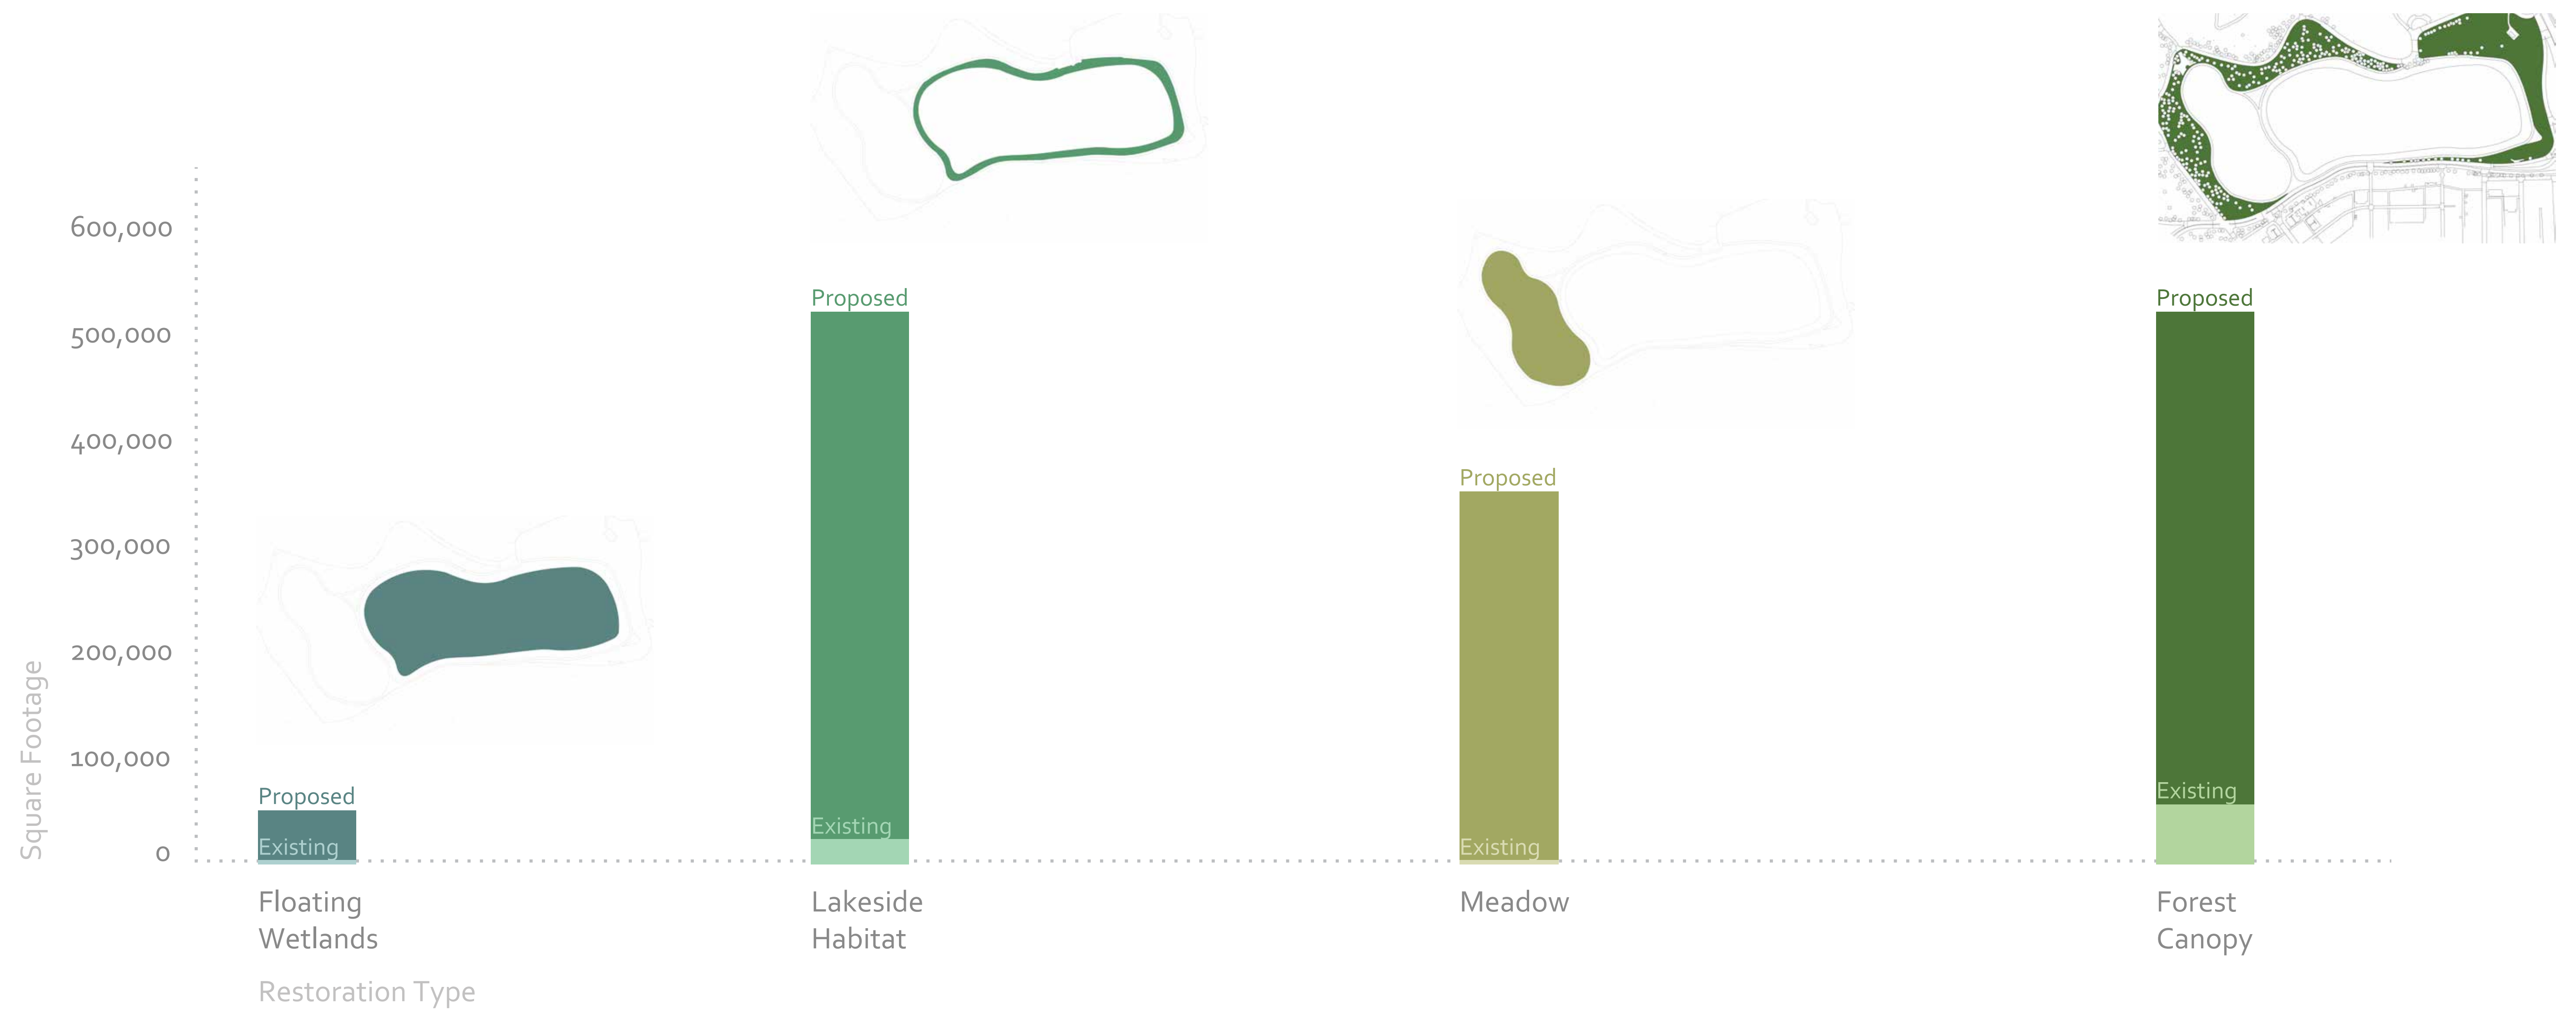

Druid Lake Restoration

Baltimore, MD

LARCH 4.14 Spring 2019 | Amy Flournoy

Designing for restoration and recreation

Masterplan Concept

Master Plan

Proposed Restoration Area Square Footage

Druid Lake Restoration

Baltimore, MD

LARCH 434 Spring 2019 | Amy Flourney

Designing for restoration and recreation

Floating Wetlands

Short Emergent

Arrowhead
Sagittaria spp.
Pennywort
Hydrocotyle spp.
Smartweed
Polygonum spp.
Water Primrose
Ludwigia spp.