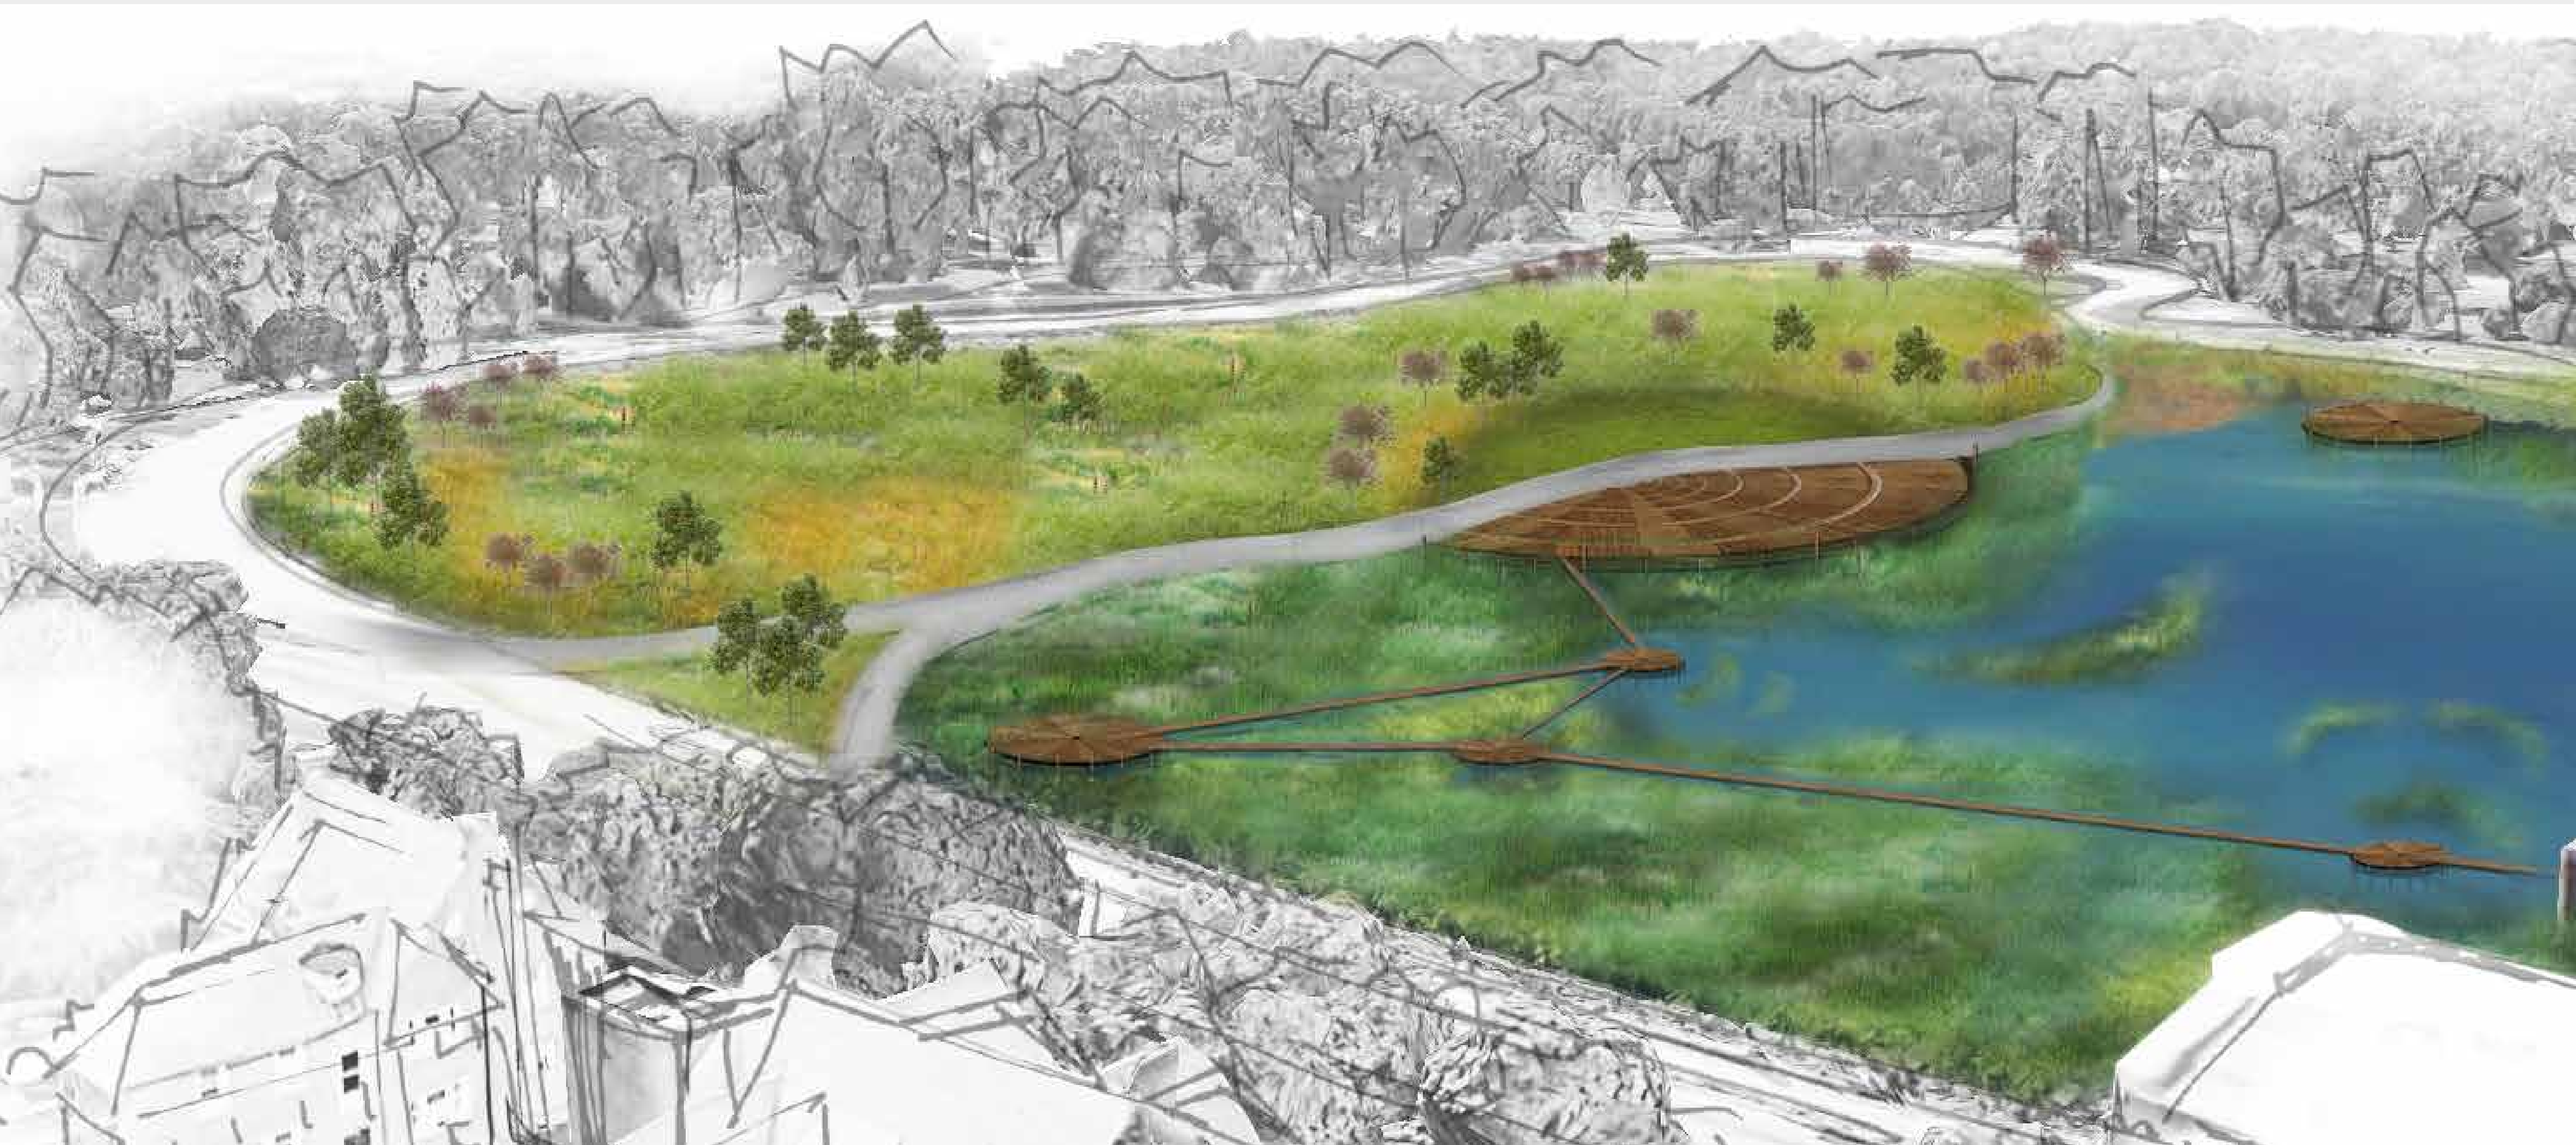

Aerial Perspective