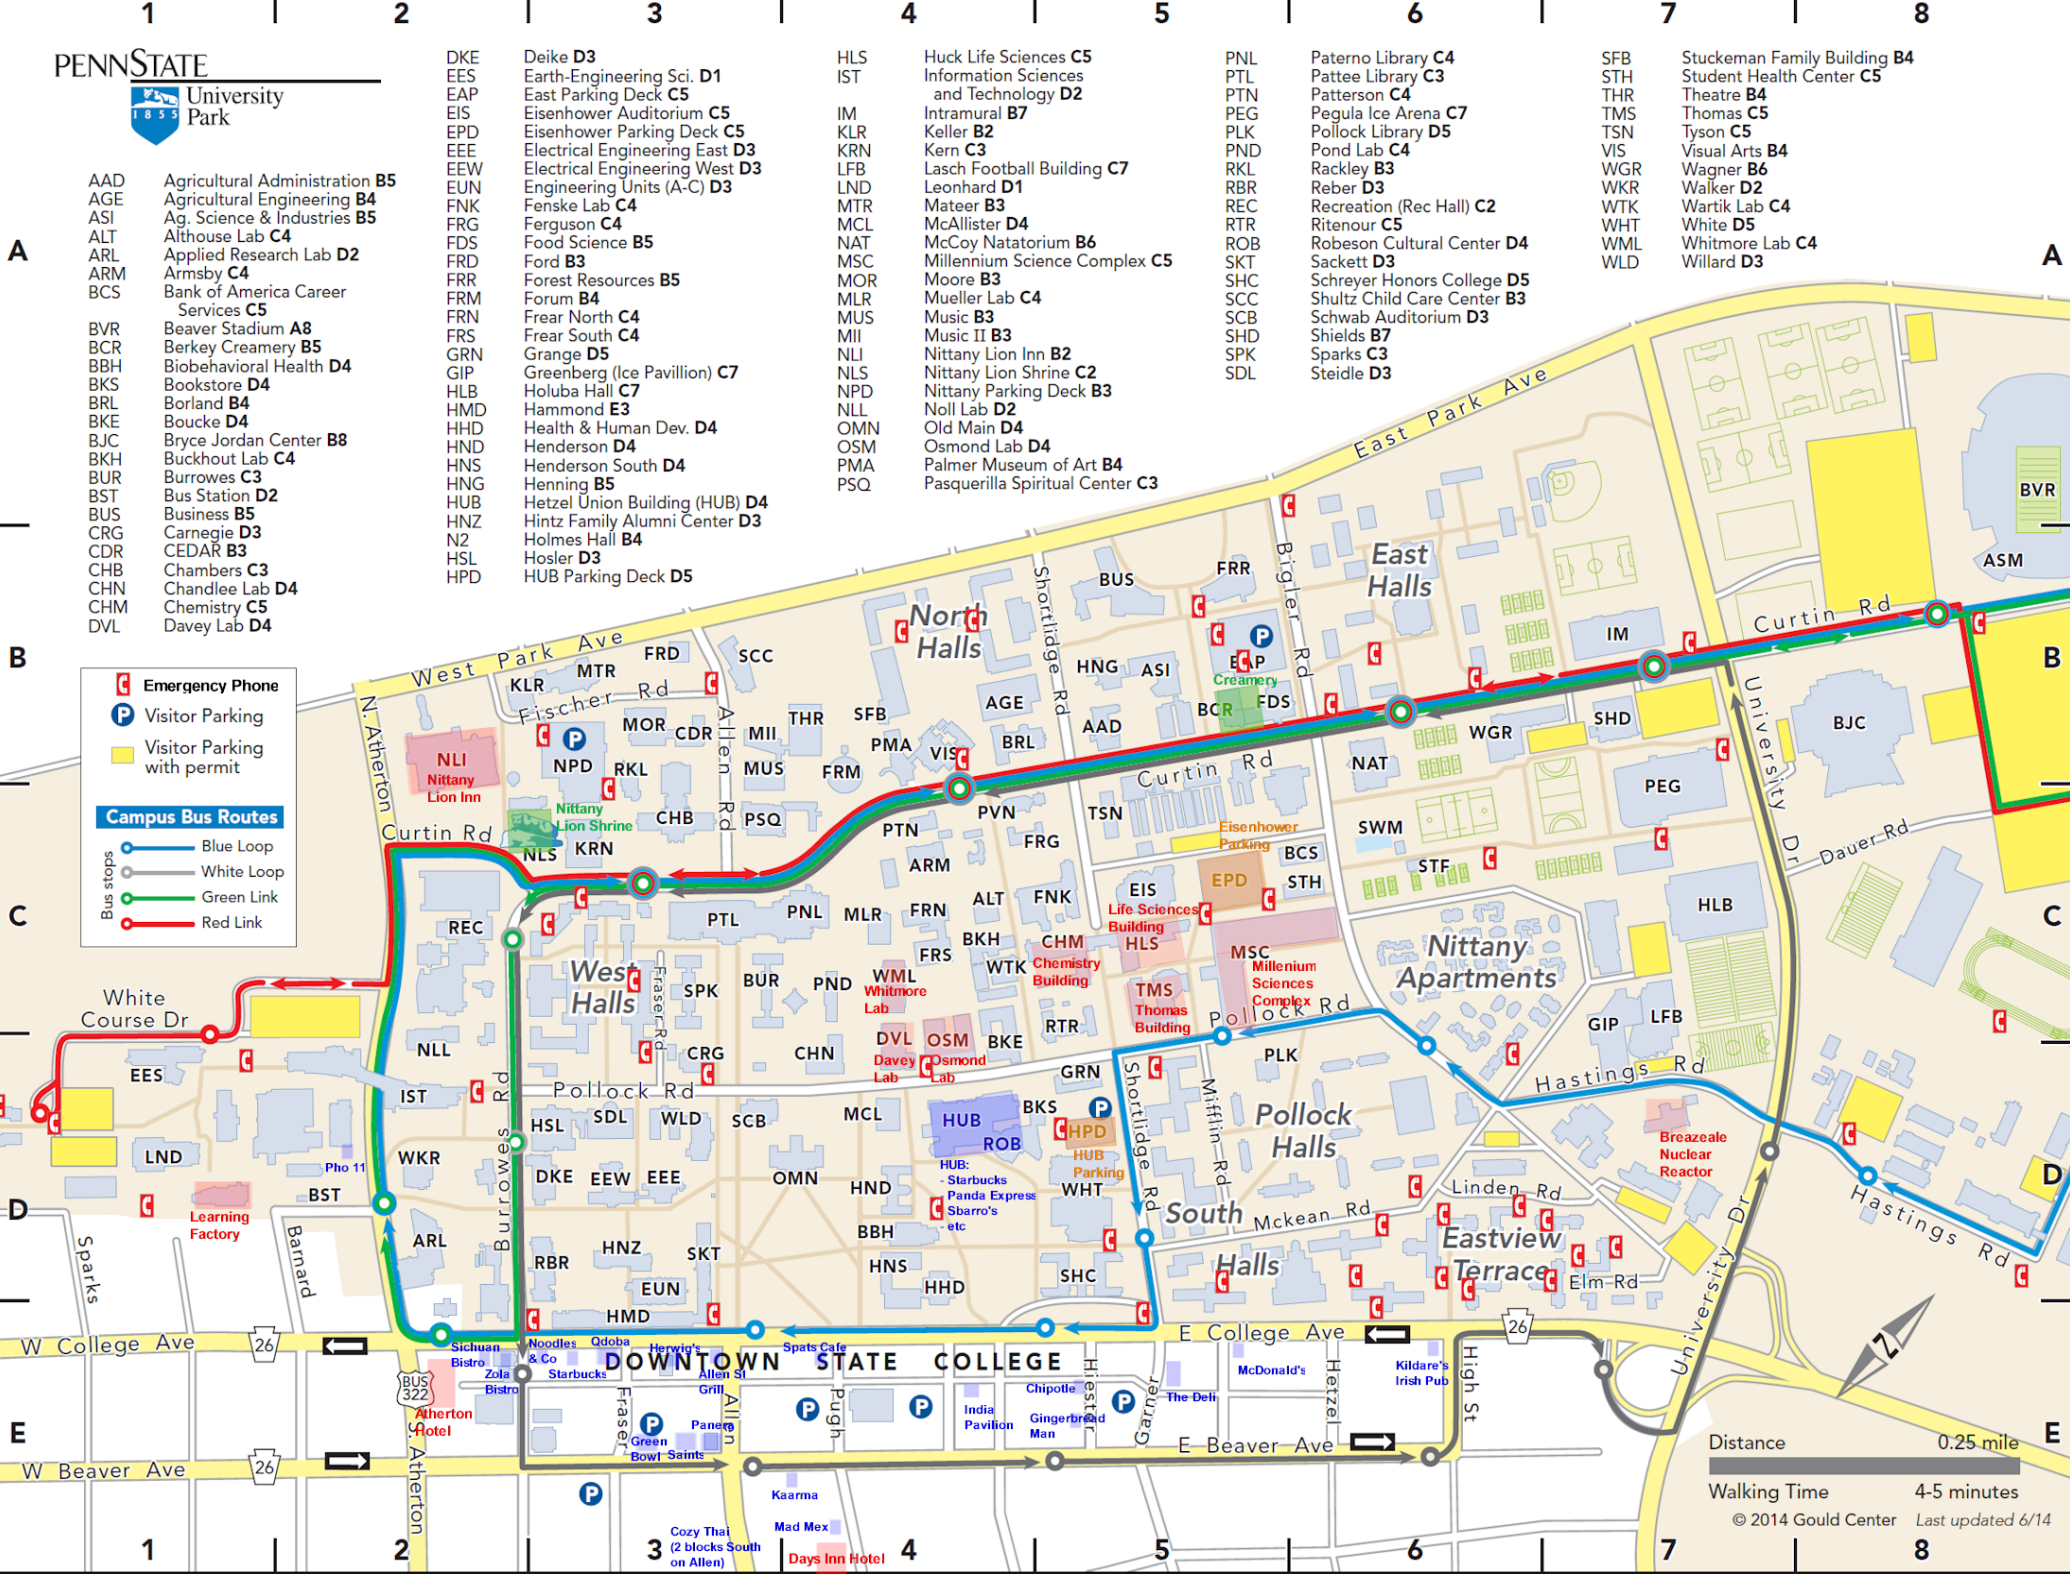

- DKE Deike D3
- EES Earth-Engineering Sci. D1
- EAP East Parking Deck C5
- EIS Eisenhower Auditorium C5
- EPD Eisenhower Parking Deck C5
- EEE Electrical Engineering East D3
- EEW Electrical Engineering West D3
- EUN Engineering Units (A-C) D3
- FNK Fenske Lab C4
- FRG Ferguson C4
- FDS Food Science B5
- FRD Ford B3
- FRR Forest Resources B5
- FRM Forum B4
- FRN Frear North C4
- FRS Frear South C4
- GRN Grange D5
- GIP Greenberg (Ice Pavillion) C7
- HLB Holuba Hall C7
- HMD Hammond E3
- HHH Health & Human Dev. D4
- HND Henderson D4
- HNS Henderson South D4
- HNG Henning B5
- HUB Hetzel Union Building (HUB) D4
- HNZ Hintz Family Alumni Center D3
- N2 Holmes Hall B4
- HSL Hosler D3
- HPD HUB Parking Deck D5

- SFB Stuckeman Family Building B4
- STH Student Health Center C5
- THR Theatre B4
- TMS Thomas C5
- TSN Tyson C5
- VIS Visual Arts B4
- WGR Wagner B6
- WKR Walker D2
- WTK Wartik Lab C4
- WHT White D5
- WML Whitmore Lab C4
- WLD Willard D3

**Emergency Phone** (G icon)

**Visitor Parking** (P icon)

**Visitor Parking with permit** (Yellow square icon)

**Campus Bus Routes**

- Blue Loop (Blue line with circle icon)
- White Loop (White line with circle icon)
- Green Link (Green line with circle icon)
- Red Link (Red line with circle icon)

Distance 0.25 mile

Walking Time 4-5 minutes

© 2014 Gould Center Last updated 6/14