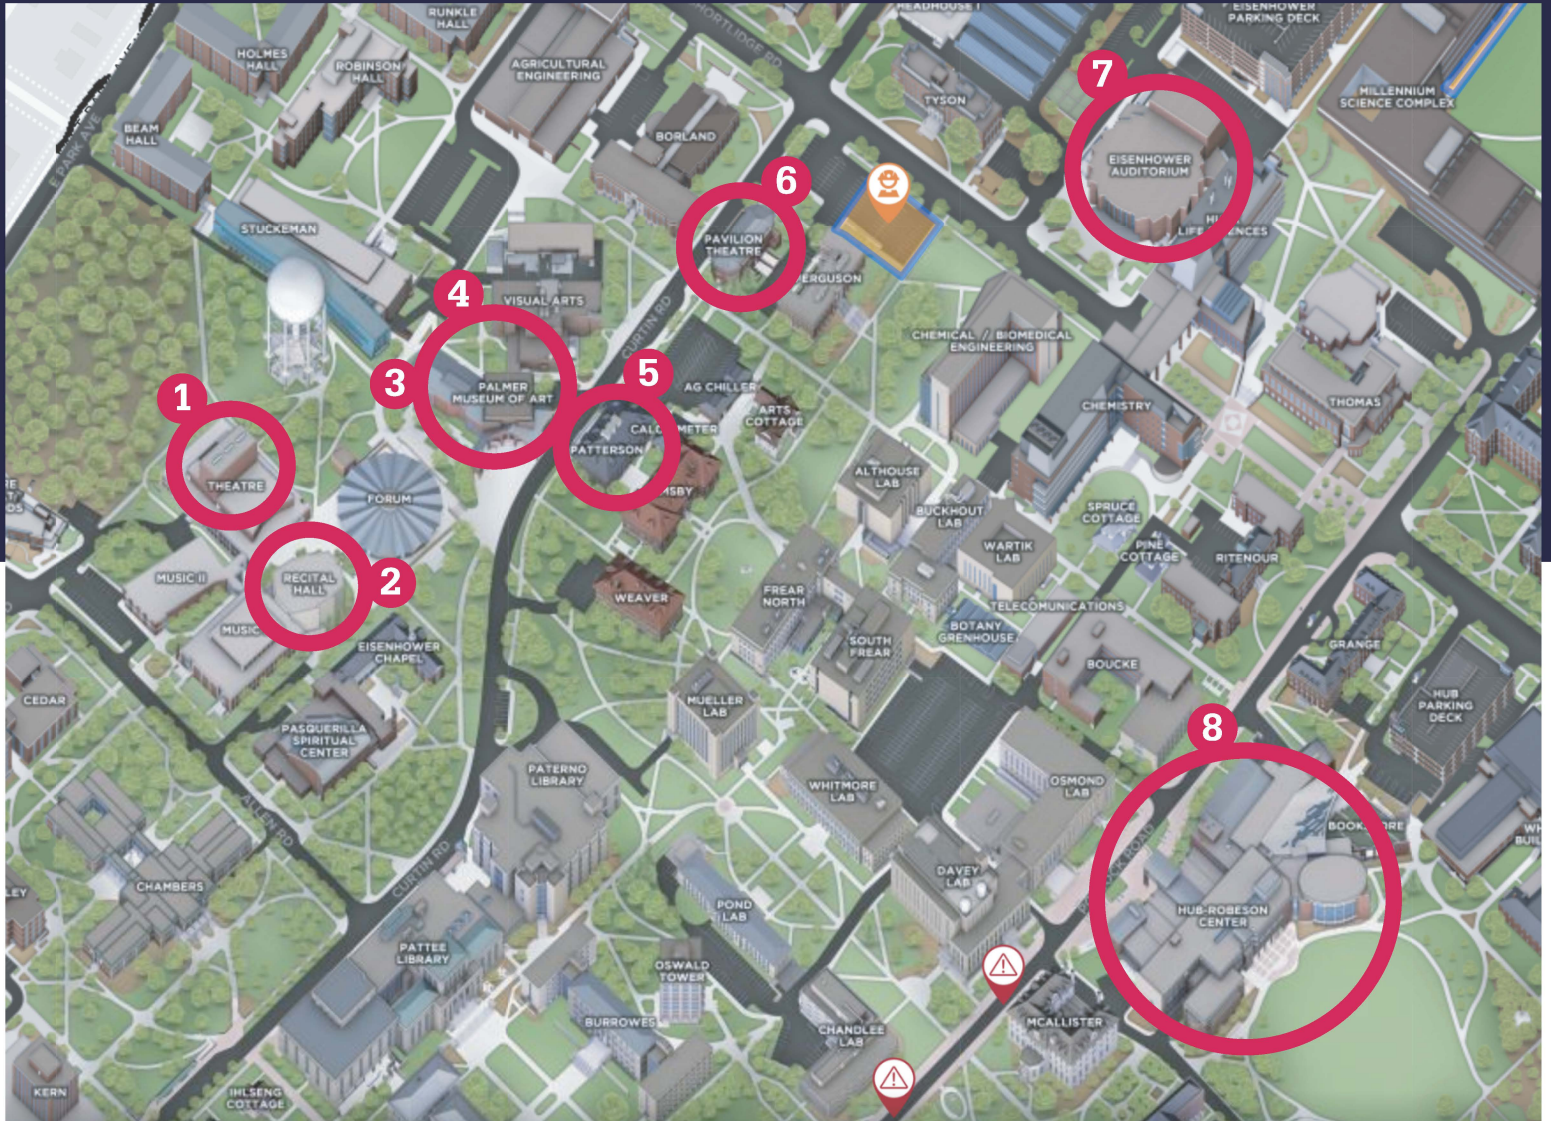

ART TOUR

Review the map for all the art spots on campus.

1. Theatre Building
Performing Arts

2. Recital Hall
Performing Arts

3. Palmer Museum of Arts
Fine Arts

4. Zoller Gallery
Fine Arts

5. Patterson Gallery
Fine Arts

6. Pavilion Theatre
Performing Arts

7. Eisenhower Auditorium
Performing Arts

8. HUB-Robeson Center
Performing Arts and Fine Arts