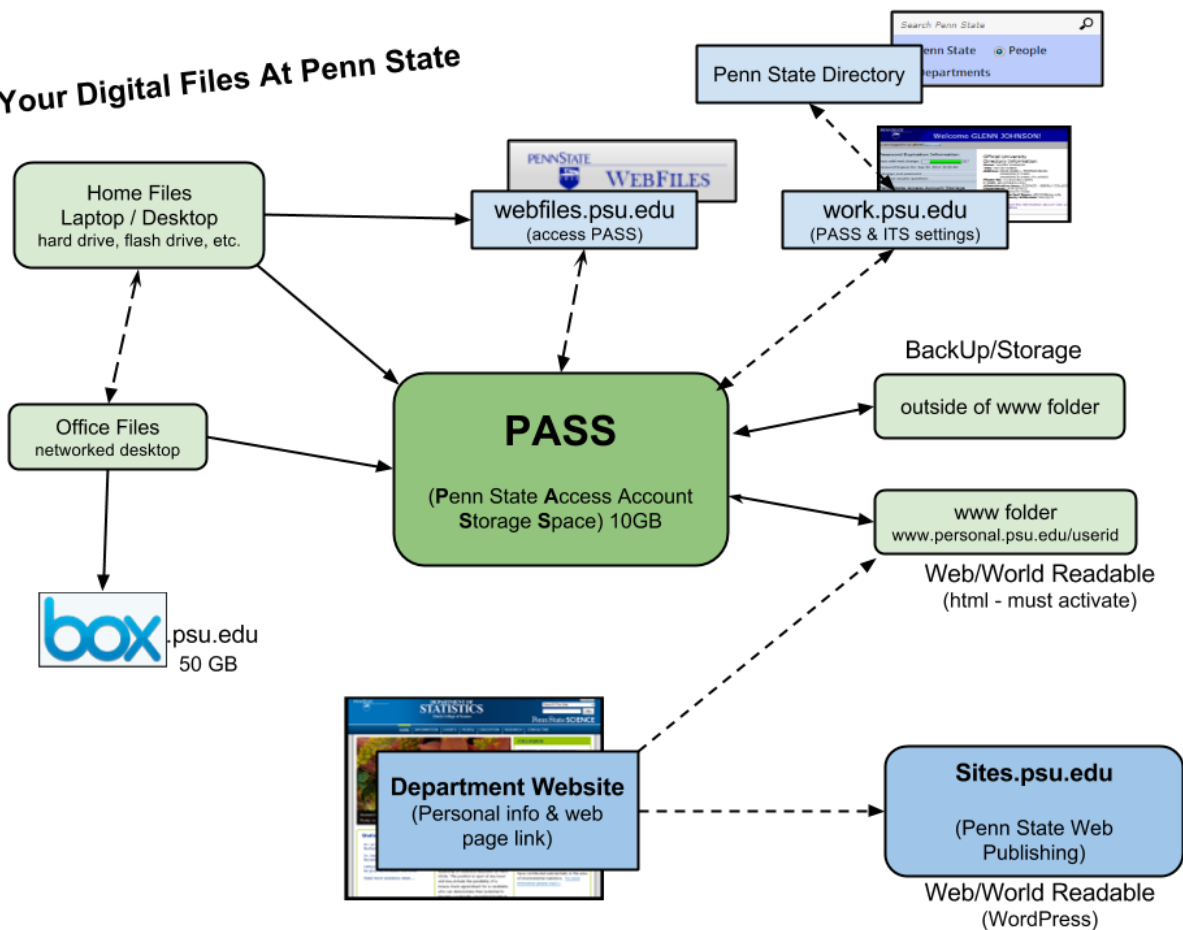

2014 Fall Orientation

Your Digital Files At Penn State

Instructional / Software / Statistical

ANGEL - angel.psu.edu

Resources for Online Courses - onlinecourses.science.psu.edu/statprogram

Explain Everything - iPad App

Doceri - iPad App

Video Training - lynda.psu.edu

Software - downloads.its.psu.edu

Software@Penn State - software.psu.edu

Statistical Software - stat.psu.edu/education/statistical-software-packages

WebApps - webapps.psu.edu/

SAS University Edition - www.sas.com/en_us/software/university-edition.html

Visualize Data - plot.ly

Where to go for help? - stat.psu.edu/education/help