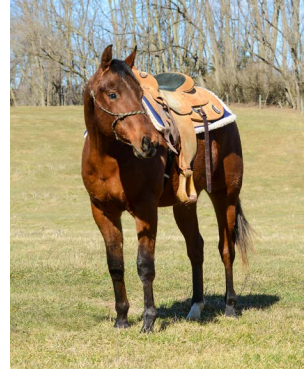

PSU17

Manufacturer's Coupon - Expires July 31, 2017

Proud Supporters of the Penn State Equine Science Program

Lot # 16

PSU DYNAMIC

IMPULSE

Reg. No. 5684597

Owner: Penn State University