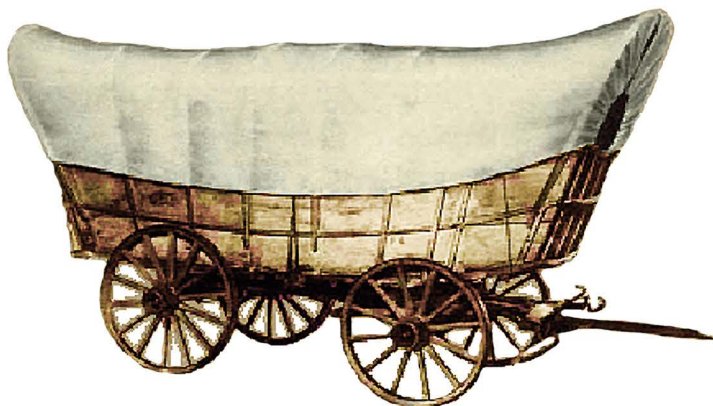

THE
CHUCKWAGON

RESTAURANT AND CATERING

*305 N. KIMBERLY AVE.
SOMERSET, PA 15501
814-445-3500*