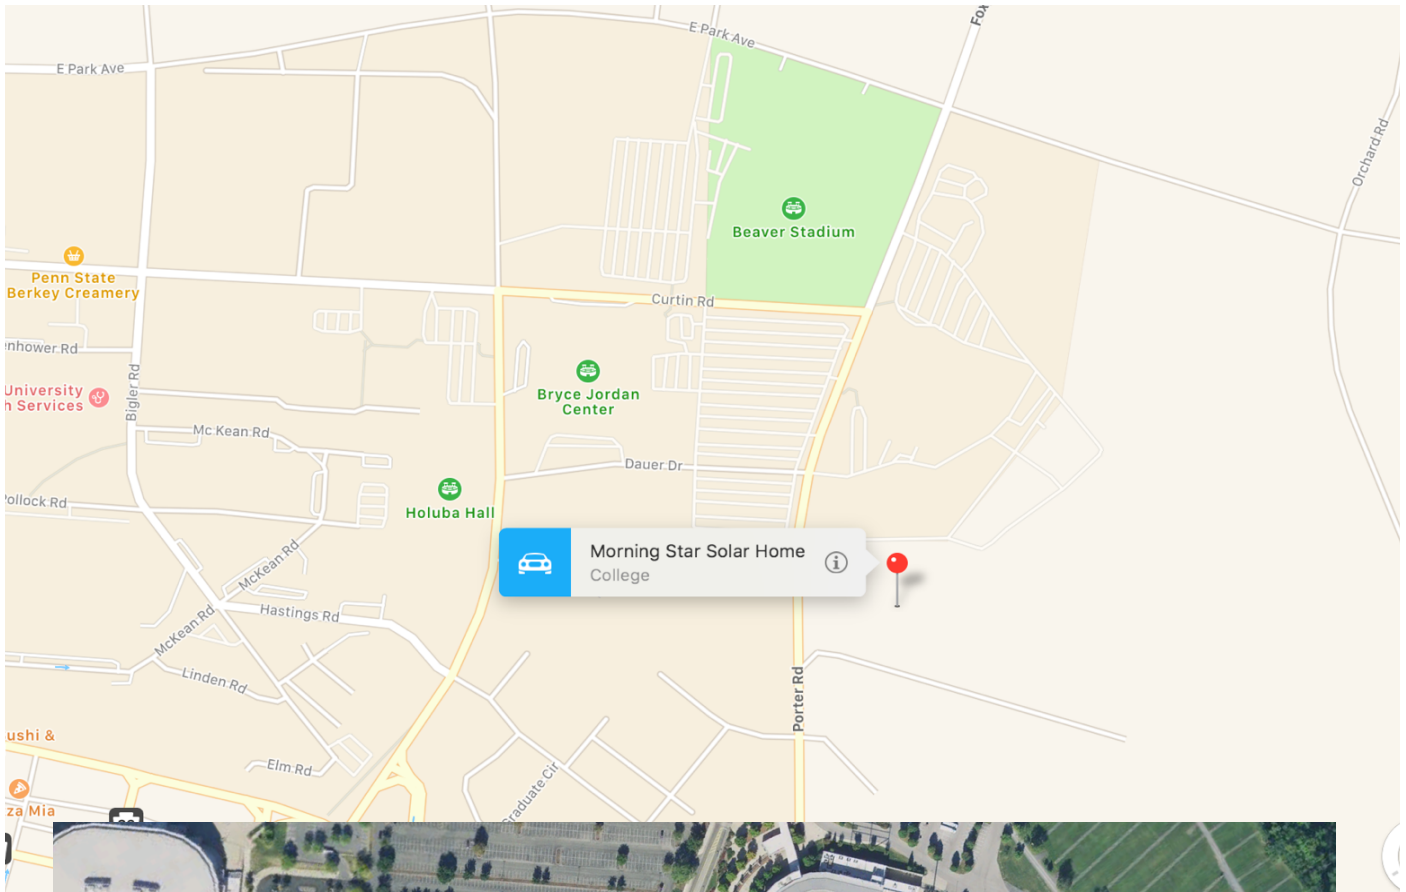

# State College Solar Tour

10/14/2017

Contact: Eric Podwojski

[Eap5335@psu.edu](mailto:Eap5335@psu.edu)

(570)-216-0349

Locations (in order):

- Penn State MorningStar Home
- Bus stop on Curtin rd near Beaver Stadium
- The Friends Meeting House
- The Meeting House on Atherton
- Happy Valley Vineyard and Winery

# Location 1: Penn State's MorningStar Home

**Time:** 1pm-1:30pm

**Address:** 450 Porter Road, State College, PA 16801

**Parking:** Readily available in MorningStar driveway

## Location 2: Bus Stop on Curtin Rd.

**Time:** 1:40pm-2:00pm

**Address:** 720 Curtin Rd, State College, PA 16802

**Parking:** Parking lots available in both Beaver Stadium parking lot or Bryce Jordan Center lot

# Location 5: Happy Valley Vineyard & Winery

**Time:** 3:25pm-3:45pm

**Address:** 576 S Foxpointe, State College, PA 16801

**Parking:** Happy Valley Winery parking lot

**Directions:** From the Meeting House on Atherton to Happy Valley Winery