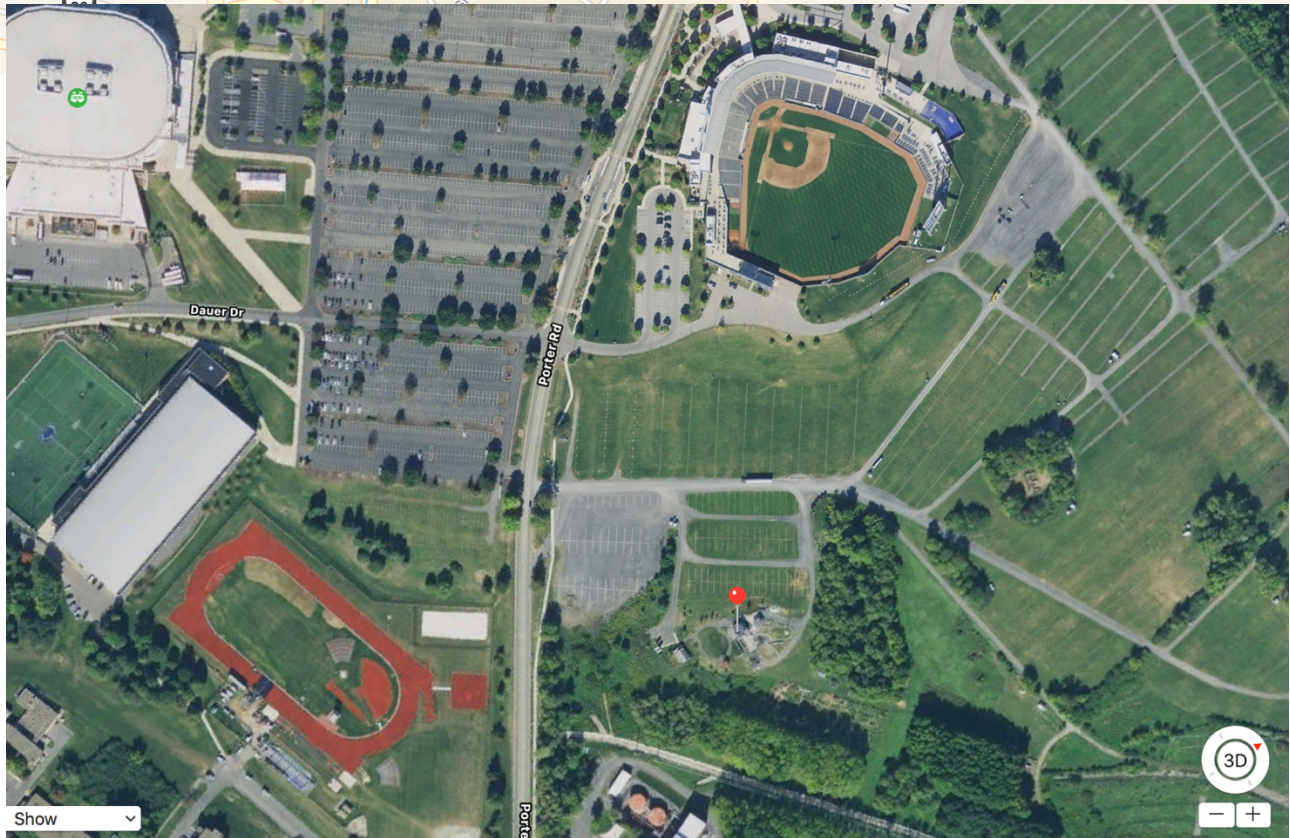

# State College Solar Tour

10/14/2017

Contact: Eric Podwojski

[Eap5335@psu.edu](mailto:Eap5335@psu.edu)

(570)-216-0349

Locations (in order):

- Penn State MorningStar Home
- Bus stop on Curtin rd near Beaver Stadium
- The Friends Meeting House
- The Meeting House on Atherton
- Happy Valley Vineyard and Winery

# Location 1: Penn State's MorningStar Home

**Time:** 1pm-1:30pm

**Address:** 450 Porter Road, State College, PA 16801

**Parking:** Readily available in MorningStar driveway

## Location 2: Bus Stop on Curtin Rd.

**Time:** 1:40pm-2:00pm

**Address:** 720 Curtin Rd, State College, PA 16802

**Parking:** Parking lots available in both Beaver Stadium parking lot or Bryce Jordan Center lot