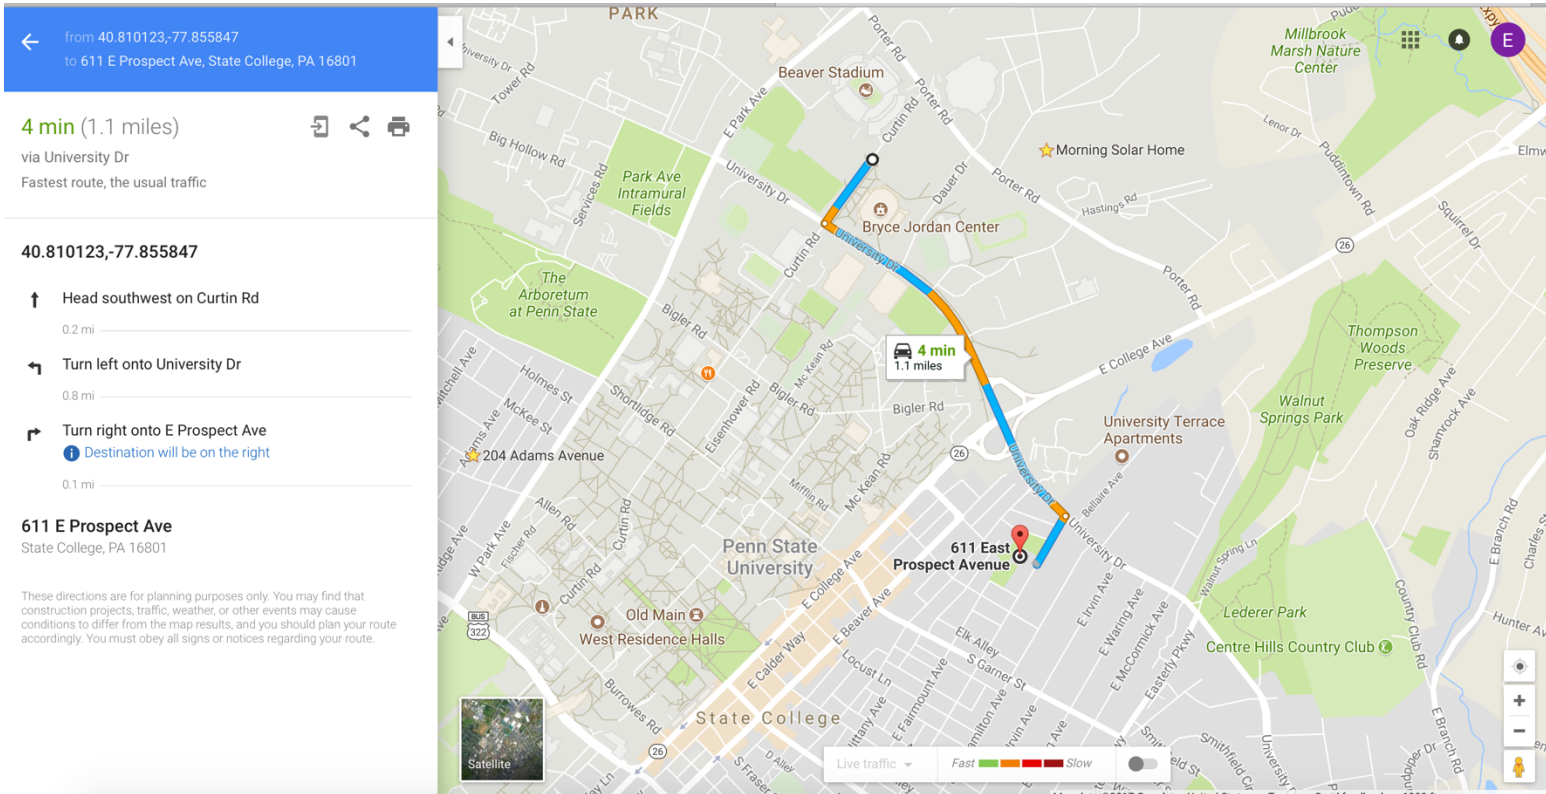

## Location 2: Bus Stop on Curtin Rd.

**Time:** 1:40pm-2:00pm

**Address:** 720 Curtin Rd, State College, PA 16802

**Parking:** Parking lots available in both Beaver Stadium parking lot or Bryce Jordan Center lot

Map controls: Live traffic, Fast, Slow, Satellite.

# Location 3: The Friends Meeting House

**Time:** 2:15pm-2:35pm

**Address:** 611 E Prospect Ave, State College, PA 16801

**Parking:** Meeting House parking lot

**Directions:** From Bus Stop to the Friends Meeting House

# Location 5: Happy Valley Vineyard & Winery

**Time:** 3:25pm-3:45pm

**Address:** 576 S Foxpointe, State College, PA 16801

**Parking:** Happy Valley Winery parking lot

**Directions:** From the Meeting House on Atherton to Happy Valley Winery