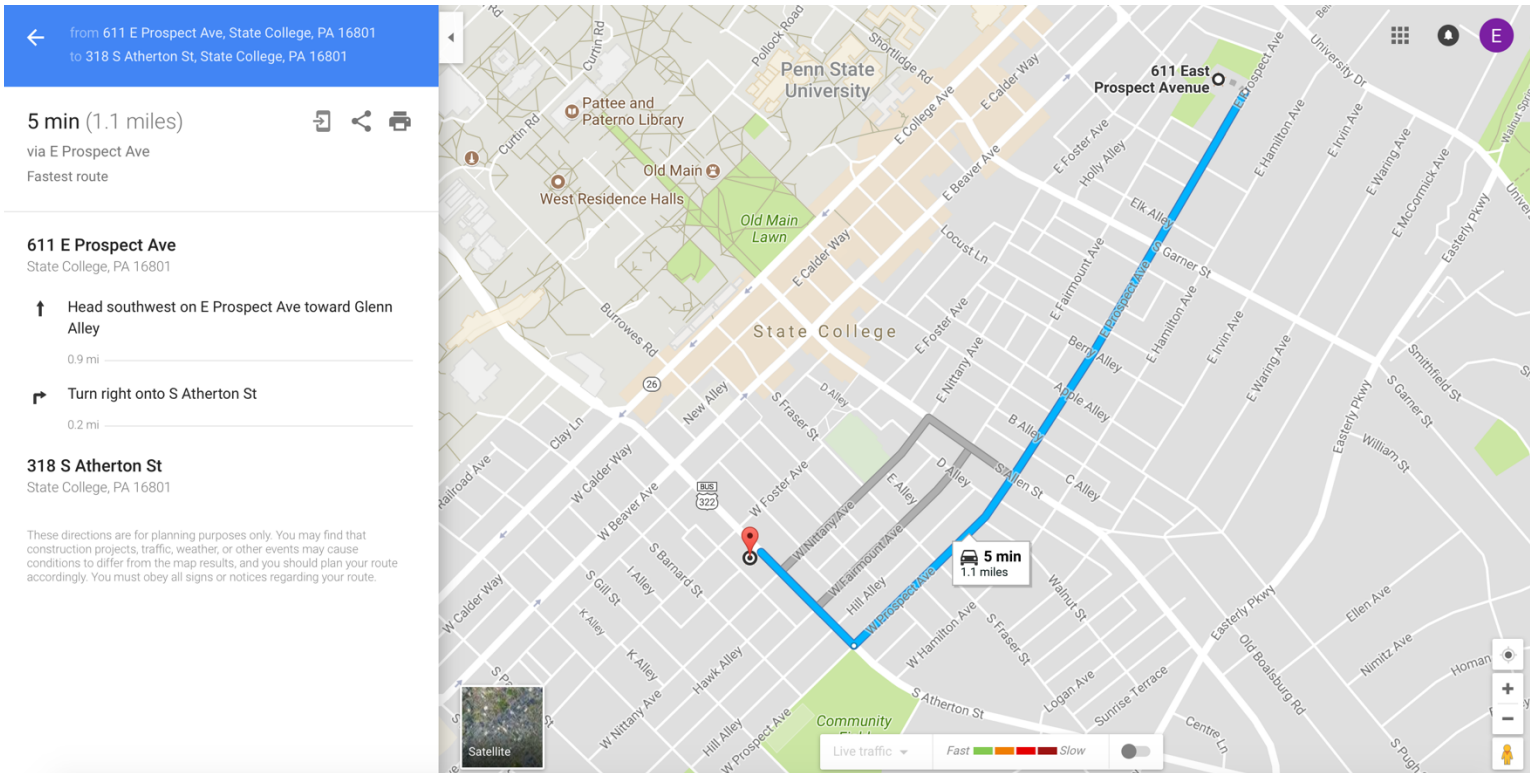

# Location 3: The Friends Meeting House

**Time:** 2:15pm-2:35pm

**Address:** 611 E Prospect Ave, State College, PA 16801

**Parking:** Meeting House parking lot

**Directions:** From Bus Stop to the Friends Meeting House

# Location 4: The Meeting House on Atherton

**Time:** 2:50pm-3:10pm

**Address:** 318 S Atherton St, State College, PA 16801

**Parking:** Backside of building

**Directions:** From the Friends Meeting House to the Meeting House on Atherton

# Location 5: Happy Valley Vineyard & Winery

**Time:** 3:25pm-3:45pm

**Address:** 576 S Foxpointe, State College, PA 16801

**Parking:** Happy Valley Winery parking lot

**Directions:** From the Meeting House on Atherton to Happy Valley Winery

← from 318 S Atherton St, State College, PA 16801 to Happy Valley Vineyard and Winery, 576 S Foxpointe, State College, PA 16801

**8 min (2.9 miles)**  
via PA-26 S/W College Ave  
Fastest route

**318 S Atherton St**  
State College, PA 16801